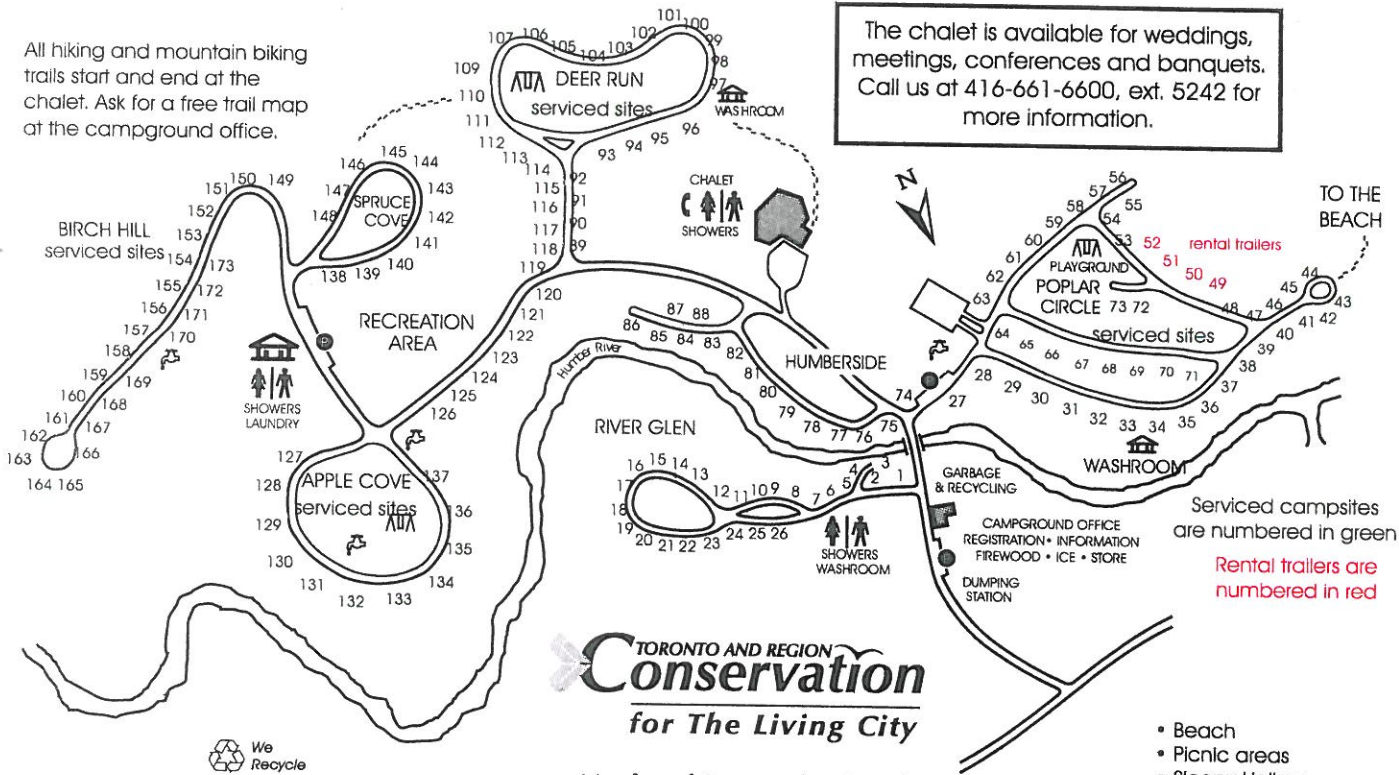

Service campsites are numbered in green  
 Rental trailers are numbered in red

TORONTO AND REGION  
**Conservation**  
 for The Living City

Member of Conservation Ontario

- Beach
- Picnic areas
- Sleepy Hollow
- Sites 201-261