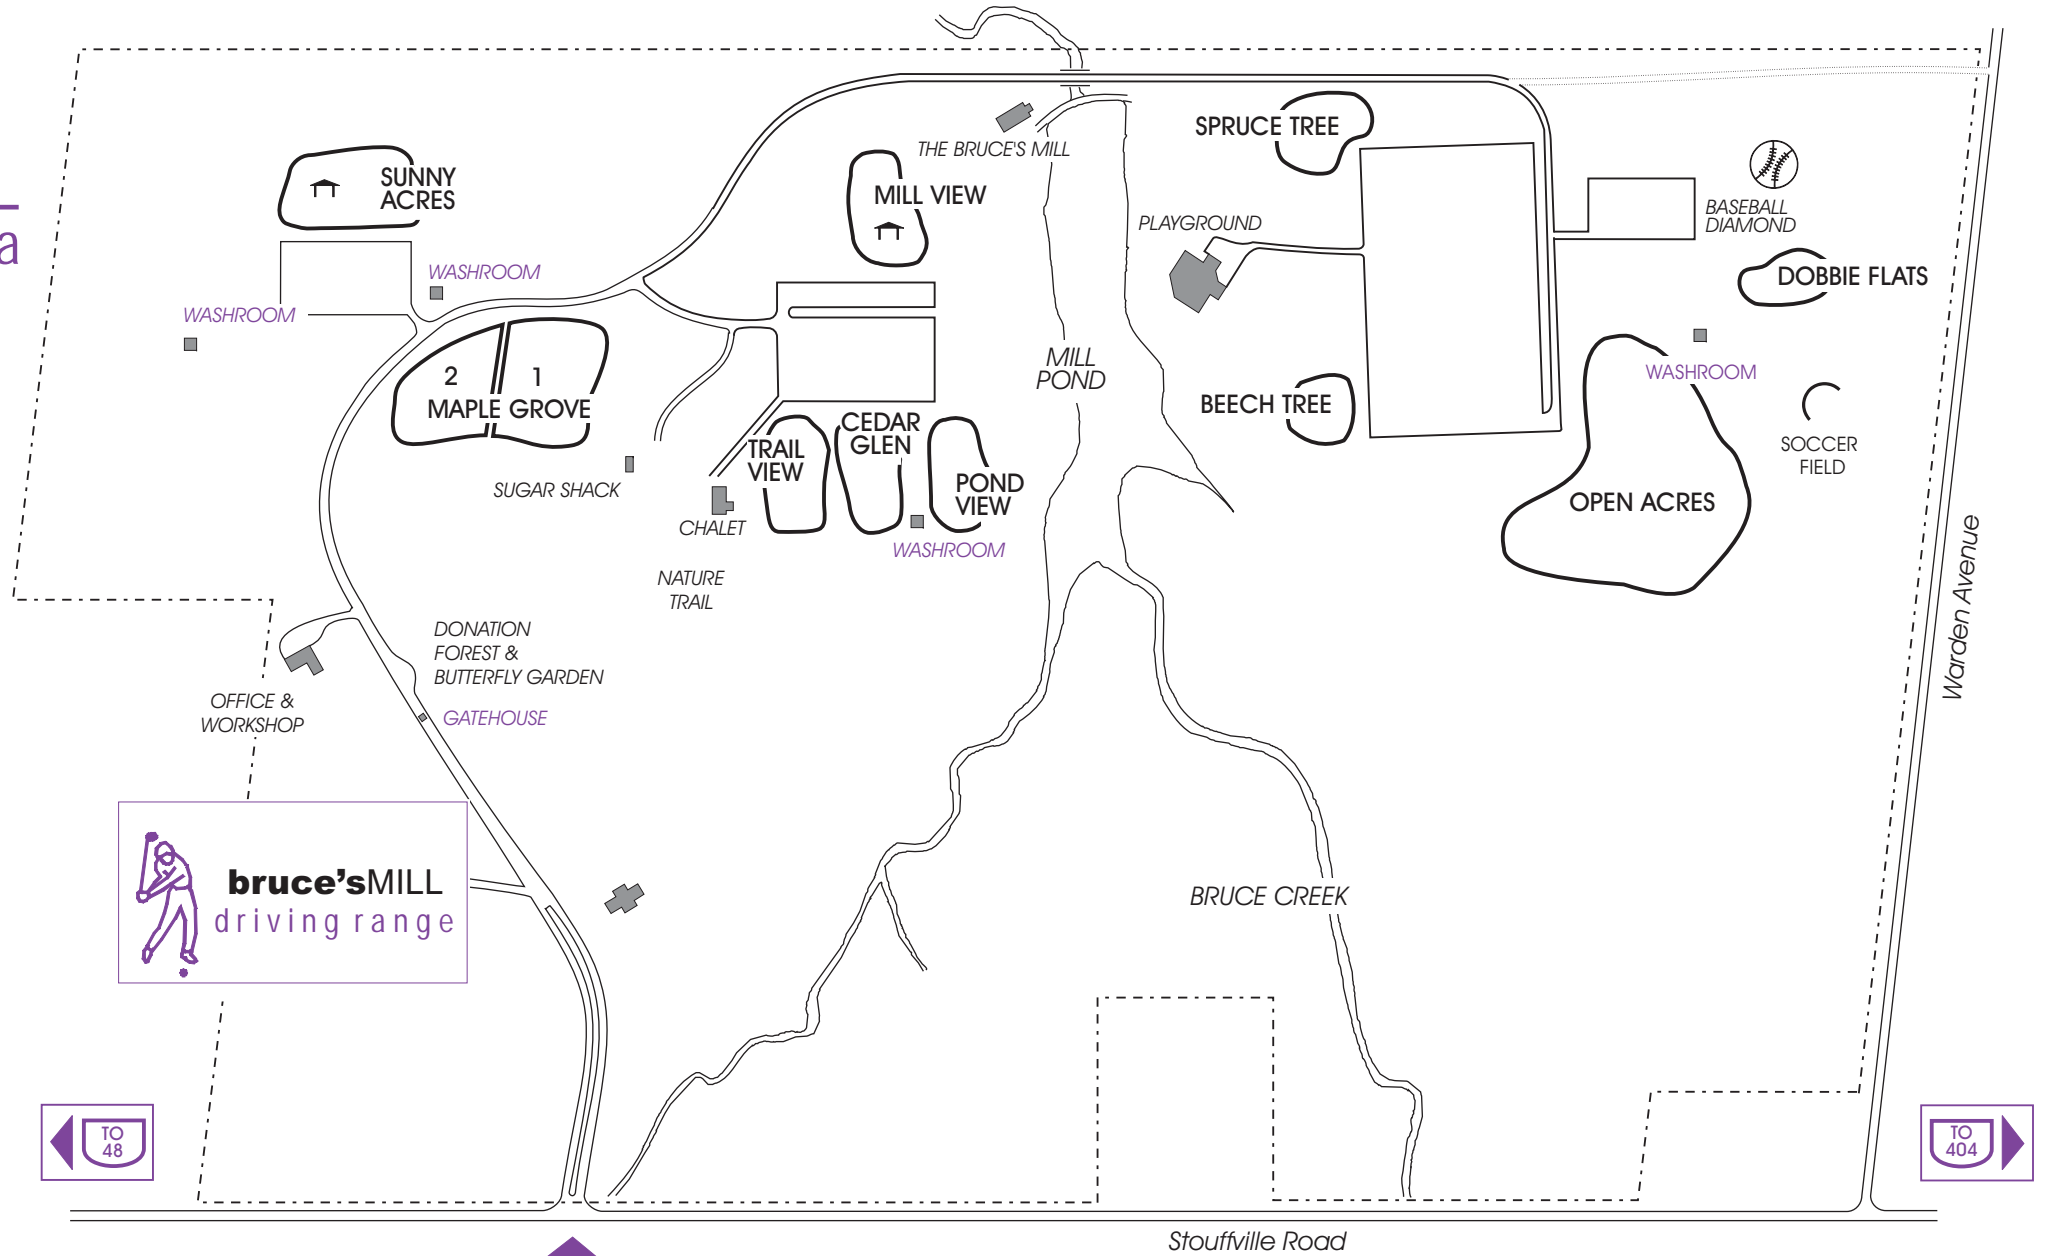

TORONTO AND REGION  
**Conservation**  
 for The Living City  
[www.trcaparks.ca](http://www.trcaparks.ca)

#### Other TRCA Parks and Attractions

- Albion Hills Conservation Area • Albion Hills Campground • Black Creek Pioneer Village • Boyd Conservation Area
- Bruce's Mill Conservation Area • Glen Haffy Conservation Area • Heart Lake Conservation Area • Indian Line Campground
- Kortright Centre for Conservation • Petticoat Creek Conservation Area